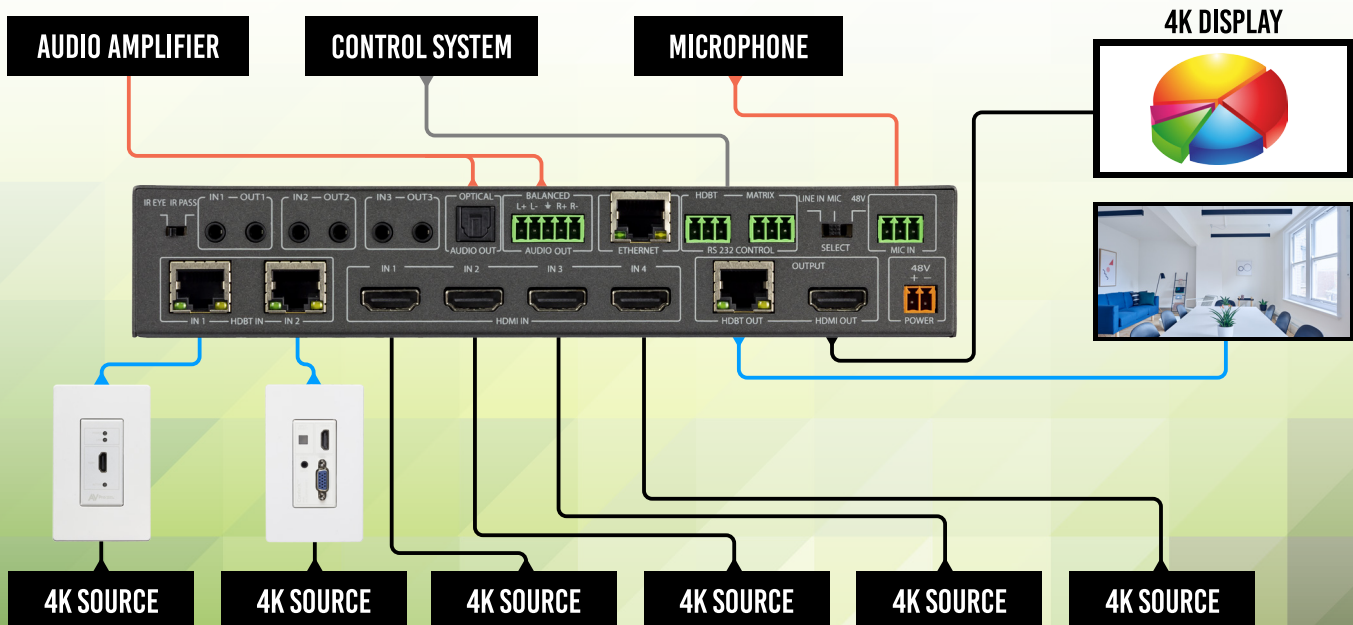

### AC-CX62-AUHD

6 INPUT, 2 OUTPUT MULTI-FORMAT HDMI & HDBaseT CLASSROOM/CONFERENCE ROOM MATRIX

The ConferX 6x2 Matrix Switcher is the ideal solution for any conference room, classroom or huddle space. This 4K switcher can display any of the six sources through both the HDBaseT and HDMI output port. Each of these outputs are completely independent of each other allowing the user to show two sources at the same time. With additional audio inputs and outputs, working with a microphone or intercom system will not be a problem. With two HDBaseT inputs this switch works alongside two ConferX Wall Plate Transmitters at the same time. You can have Mini DisplayPort, HDMI, VGA or USB-C inputs located up to 100 meters away from the unit. This allows a teacher or presenter to use their laptop directly at the podium or presenters' station without having to connect anything to the matrix switcher. The AC-CX62-AUHD gives any end user a simplified experience for sharing their ideas inside a classroom, conference room or huddle space. When you need a stable solution for video distribution, look to the entire line of ConferX products.

### AC-CX62-AUHD CONNECTION DIAGRAM

HDMI	—
CAT 6A	—
AUDIO	—
RS-232	—

PROFESSIONAL AUDIO/VIDEO

SOLUTIONS BY AVPRO