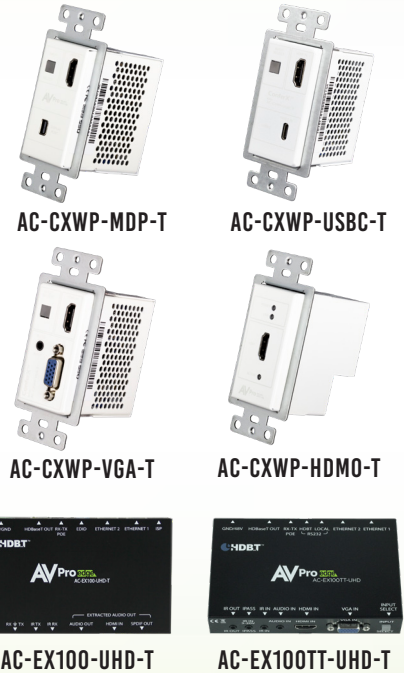

COMPATIBLE TRANSMITTERS: