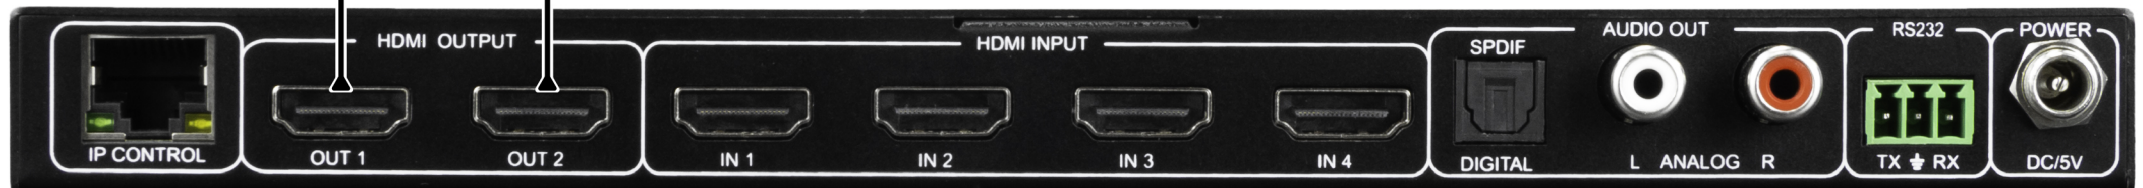

CONNECTION DIAGRAM

HDMI	—
ETHERNET	—
AUDIO	—
CONTROL	—

AVR BYPASS DIAGRAM

**AVR &
SOUND SYSTEM**

Send 8K video resolution directly to the display

Downscale to 1080p video resolution for legacy equipment without compressing audio quality