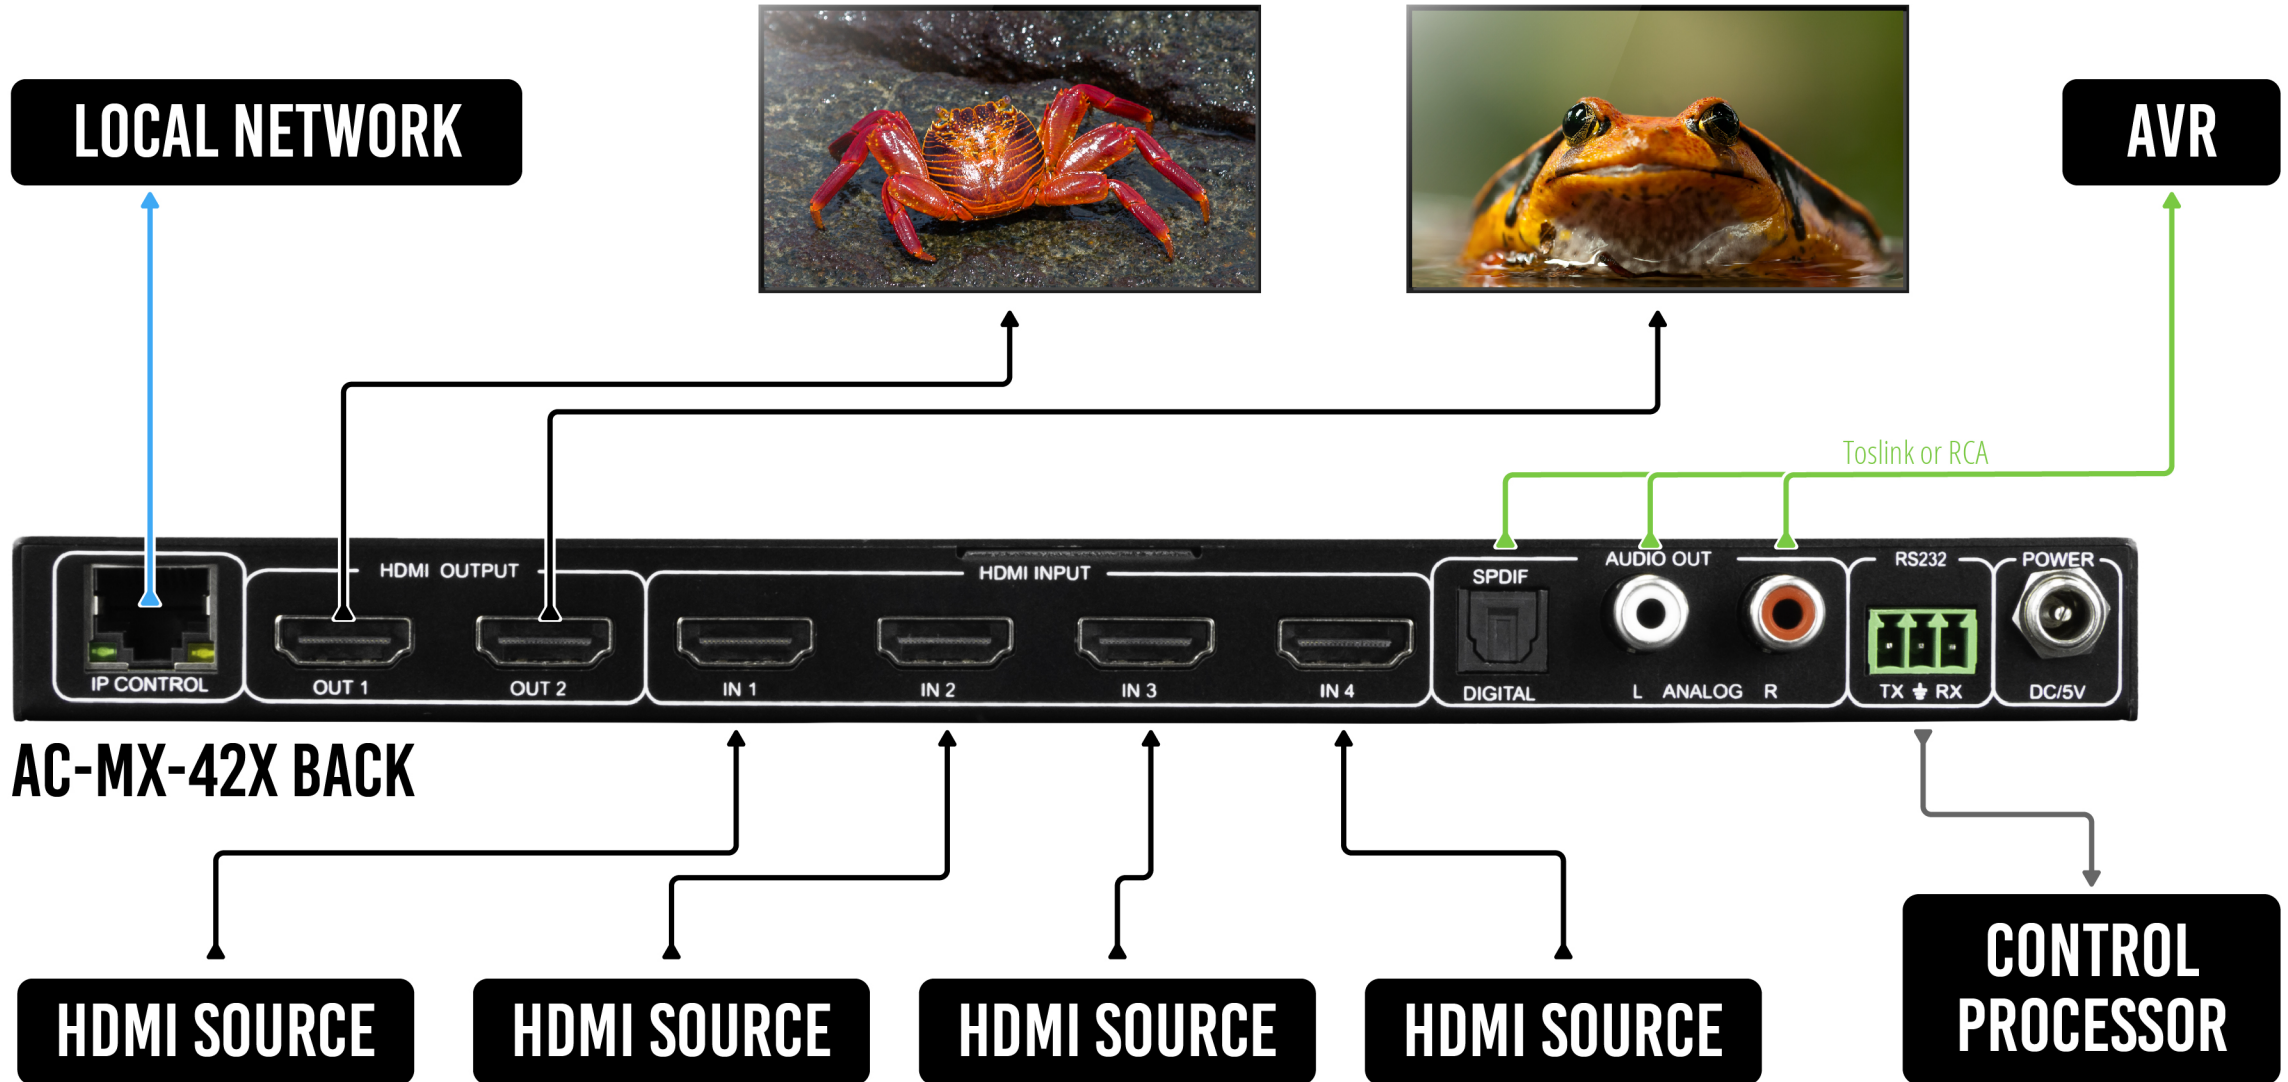

CONNECTION DIAGRAM

HDMI	—
ETHERNET	—
AUDIO	—
CONTROL	—

AVR BYPASS DIAGRAM

**AVR &
SOUND SYSTEM**

Send 8K video resolution directly to the display

Downscale to 1080p video resolution for legacy equipment without compressing audio quality

AC-MX-42X BACK

HDMI SOURCE

HDMI SOURCE

HDMI SOURCE

HDMI SOURCE