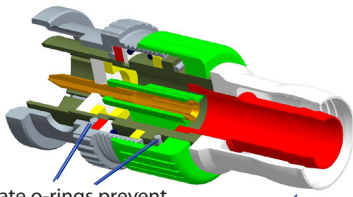

PB462

**Belden Double Bubble™  
Compression System**

Belden offers a fully integrated compression tool and connector system to ensure a secure, permanent connection for most popular coaxial cables.

**Create a superior quality installation with TRUE 360° Double Bubble compression technology**

Two separate o-rings prevent moisture from entering the connector

360° radial compression forms an environmental seal around the cable

**Double Bubble Compression Connectors**

- RG6 and RG59 universal connectors for standard through quad-shield cable
- The permanent 360° water-tight seal on the cable provides superior pull-out strength reducing signal ingress and egress
- One-piece design eliminates loose pins and sleeves minimizing installation time
- Non-blind entry sets the pin at the back of the connector making insertion of the cable easier