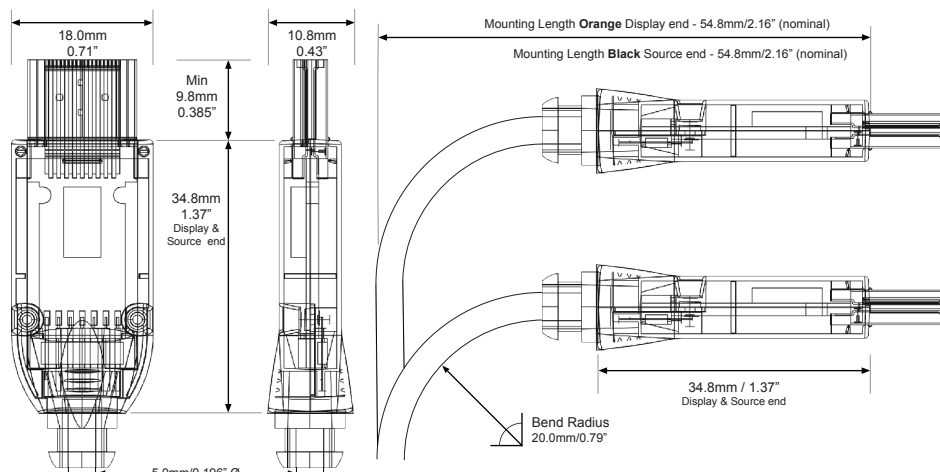

- ▶ Active Optical Cable (AOC) 10m - 30m, 4K/UHD 18Gbps certified by DPL Labs™
- ▶ Engineered to fit through a 1" conduit
- ▶ Reinforced internals for superior flexibility and pull strength during installation
- ▶ Light weight & flexible
- ▶ No external power requirements - works just like a 1m HDMI Cable
- ▶ 100% of units tested on the production line for electrical continuity on all pins with additional 4K(2160p/60), 4:4:4, 17.82Gbps application test
- ▶ High Speed, all lengths
- ▶ Fire rated in 10m-30m lengths
- ▶ Limited 5 Year Warranty
- ▶ **Licensed HDMI 2.0 Adopter company**

RoHS

www.kordz.com

DPL Labs Certified

Technical Specifications

HDMI Cable Certification	10.0m - 30.0m ACTIVE OPTICAL	
DPL Labs Certified Data Rate	6.0Gbps, 17.82Gbps agg	
Supported Data Rate	≥ 6.0Gbps, 17.82Gbps agg (4K UHD)	
HDMI Clock	27-340MHz	
Construction		
TDMS	4x Polymer Insulated Glass Fibers	
Conductors	32 AWG Tinned copper wire	
Insulation	TMDS	Polymer
	4C + HEAC Pairs	Solid Polyolefin ≤ 2.0 relative permittivity
Shielding	Overall	AL/Mylar
Cable Jacket Material	LSZH Composite, 10m-30m lengths	
HDMI Connector Shell	Premium gauge folded steel, 1μ" 24K Gold plated	
HDMI Connector Pins	Solid OFC, 15μ" 24K Gold plated	
Termination	Contactless IR induction soldering	
Active Optical Technology	Directional, In-shell Optical Light Engine	
HDMI Backshells	Orange & Charcoal powder coated with stoving varnish die-cast zinc alloy shell assembly	
Mechanical		
Cable Diameter	5.00mm±0.2mm / 0.19" Ø	
Mounting Depth	70.0mm/2.76"	
Cable Bend Radius	20.0mm/0.78"	
Retention Force (nom)	9.8N (1kg / 2.2lbs) +10/-5%	