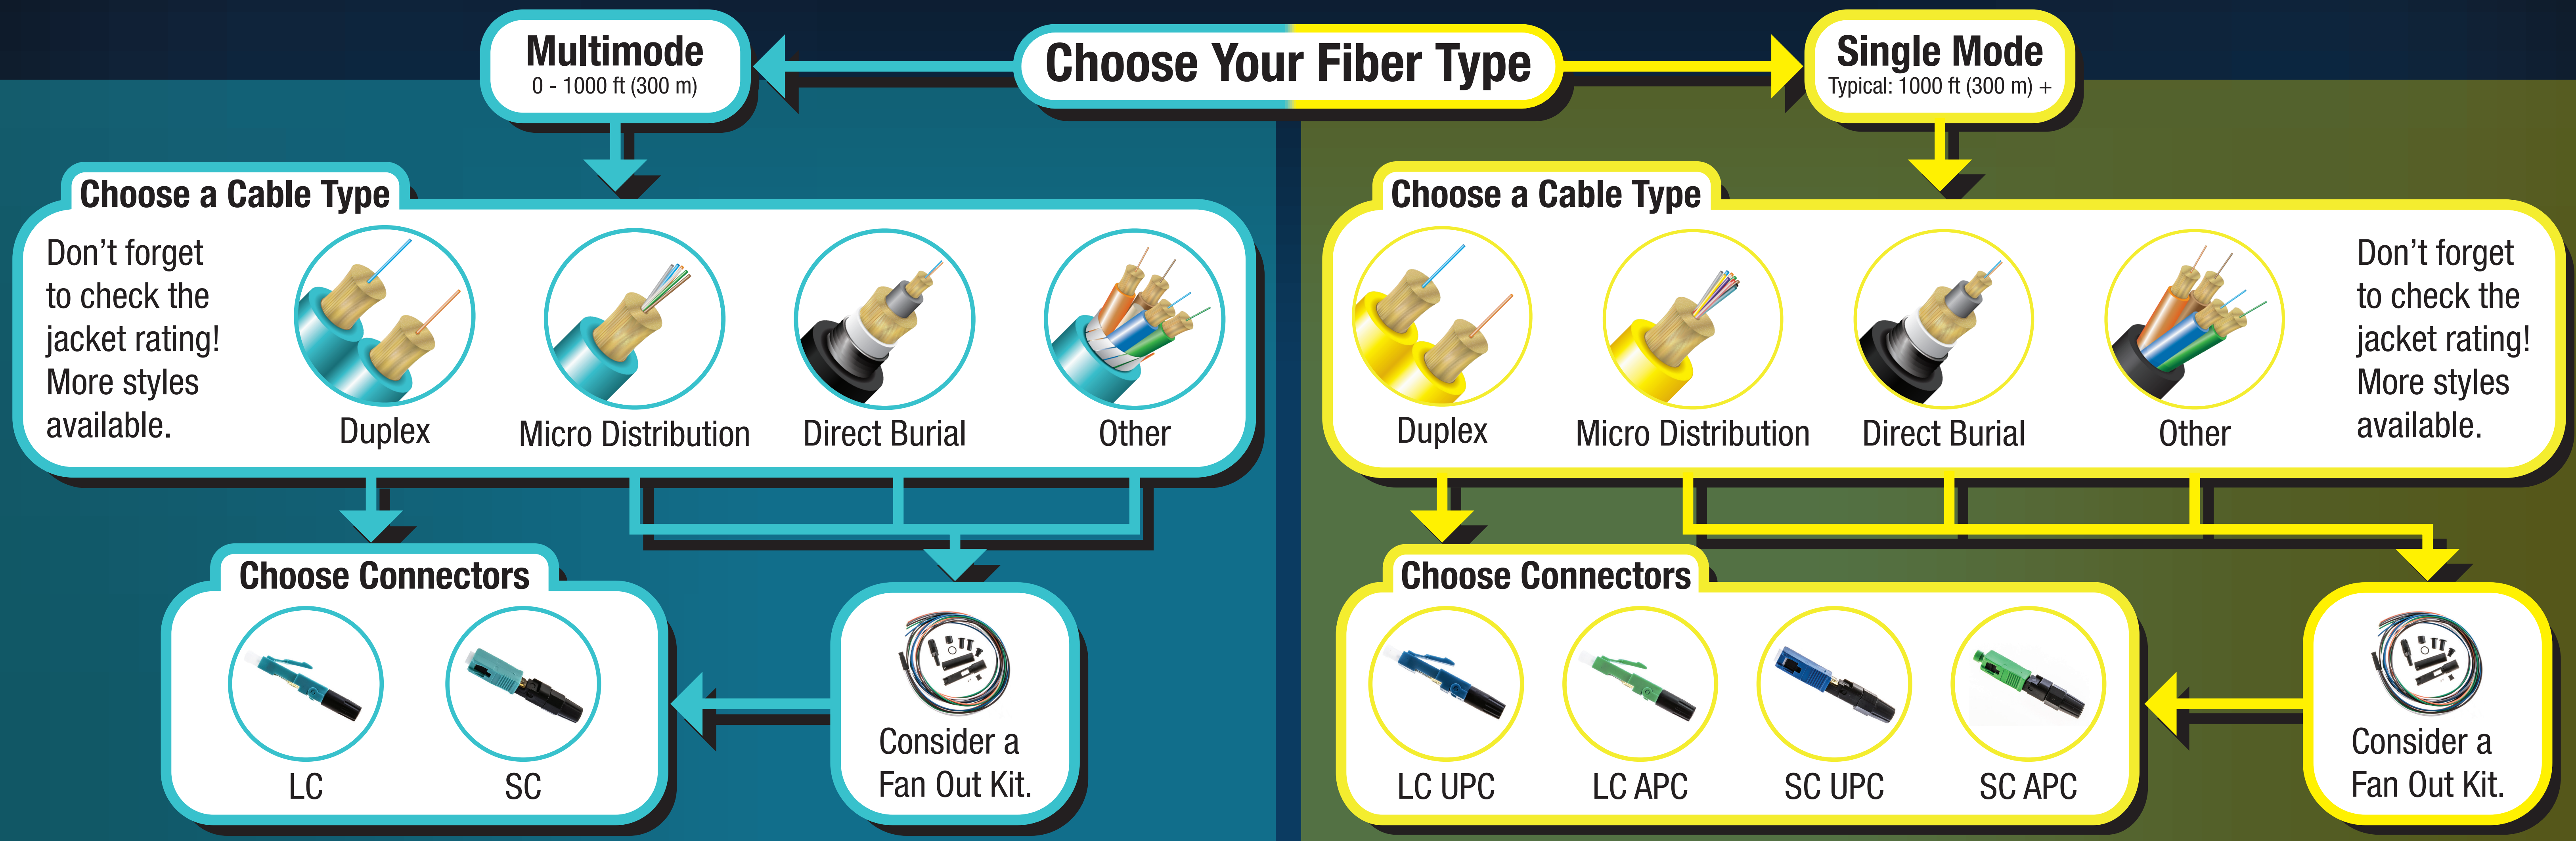

## Tools and Accessories

**Termination Kits**

SSF-FKIT02E

SSF-FKIT03P

**Testing Kits**

SSF-TKITE-100

SSF-TKITP-400

**Optional Accessories**

Patch Cords

Enclosures and Adapters

Cleaning Tools